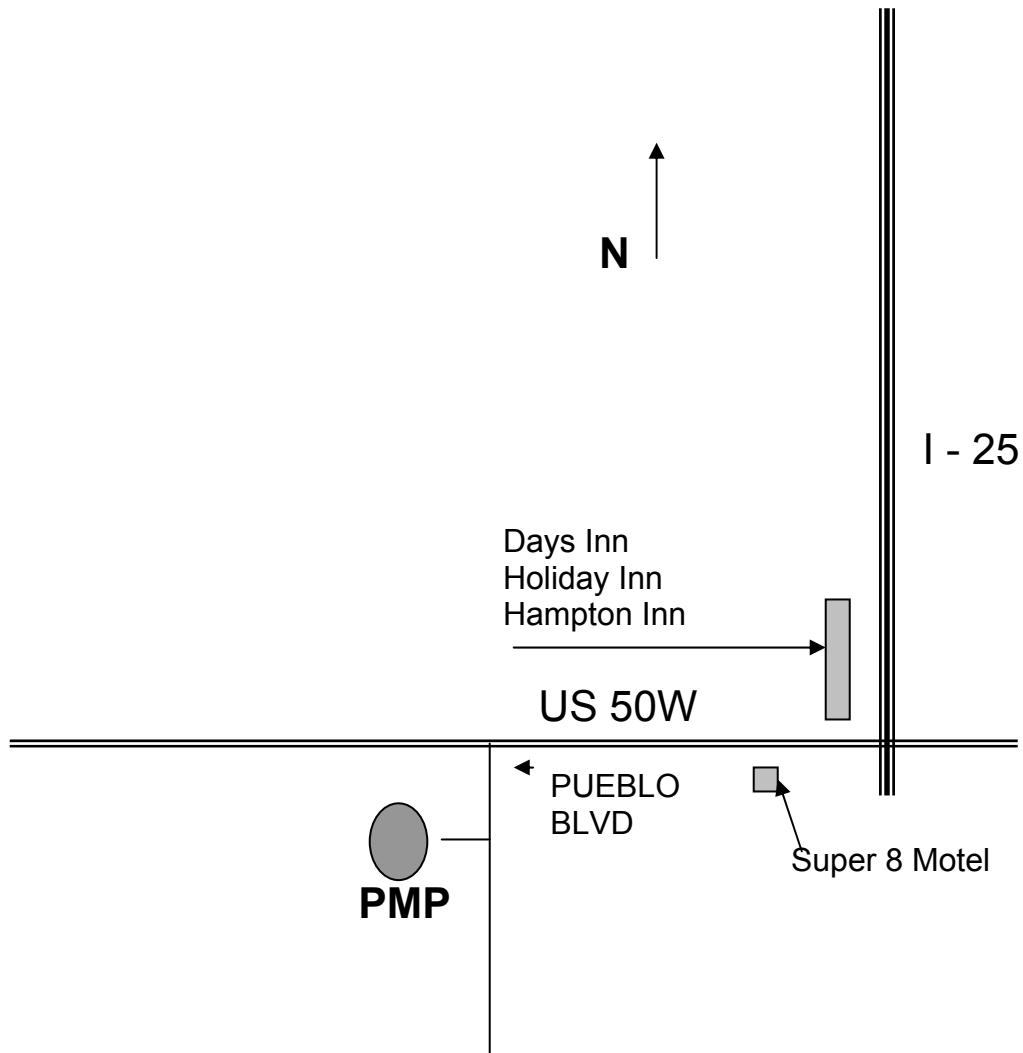

# PUEBLO MOTORSPORTS PARK LOCATION

(Nearby Motels)

(Note: Not even close to scale)

Exit I-25 on Highway US 50 West. Go approximately 2 miles to Pueblo Blvd. (Traffic Light). Turn left, and then right under the Pueblo Motorsports Park sign. Follow paved road to the track.